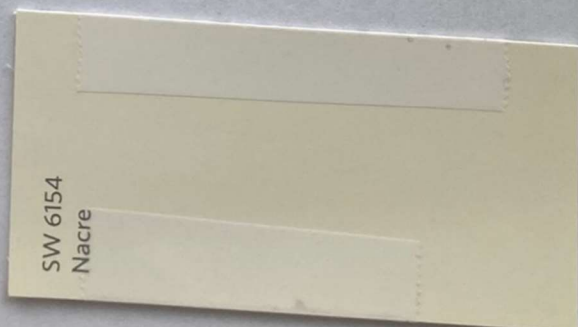

Note: Combos "F" & "N" (House colors: Heron Plume & Snowbound) may not be combined with white trim.

-Houses may only be painted the colors approved below. If you would like to keep your house the current color and it is not in the palette, you may request an exception from the Board.

A)

HOUSE: BAGEL- SW 6114

TRIM: BISCUIT- SW 6112

B)

HOUSE: ACCESSIBLE BEIGE- SW 7036

TRIM: PANDA WHITE- SW 6147

C)

HOUSE: FAVORITE TAN- SW 6157

TRIM: NACRE- SW 6154

EAGLE CREEK AT EAGLE TRACE ASSOCIATION COLOR PALETTE

D)

HOUSE: BONA FIDE BEIGE- SW 6065

TRIM: NICE WHITE- SW 6063

E)

HOUSE: REALIST BEIGE- SW 6078

TRIM: SNOWBOUND- SW 7004