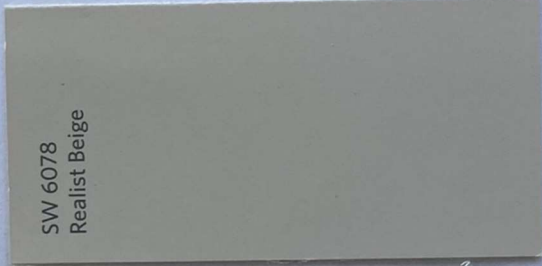

Note: Combos "F" & "N" (House colors: Heron Plume & Snowbound) may not be combined with white trim.

-Houses may only be painted the colors approved below. If you would like to keep your house the current color and it is not in the palette, you may request an exception from the Board.

TRIM: NACRE- SW 6154

EAGLE CREEK AT EAGLE TRACE ASSOCIATION COLOR PALETTE

D)

HOUSE: BONA FIDE BEIGE- SW 6065

TRIM: NICE WHITE- SW 6063

E)

HOUSE: REALIST BEIGE- SW 6078

TRIM: SNOWBOUND- SW 7004

F)

HOUSE: HERON PLUME- SW 6070

TRIM: PERFECT GREIGE – SW 6073

G)

HOUSE: PROPER GRAY- SW 6003

TRIM: SNOWFALL- SW 6000

EAGLE CREEK AT EAGLE TRACE ASSOCIATION COLOR PALETTE

H)