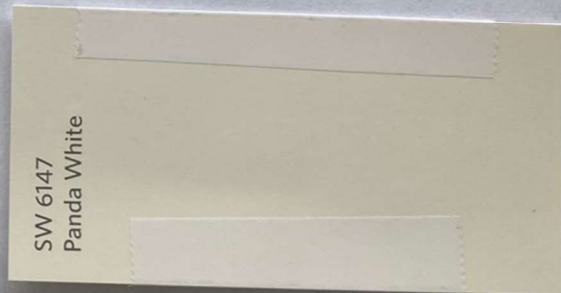

EAGLE CREEK AT EAGLE TRACE ASSOCIATION COLOR PALETTE

EXTERIOR HOUSE COLORS

-Colors below are provided by Sherwin Williams.

-All approved house colors must be combined with the trim color listed in the combo or white.

Note: Combos "F" & "N" (House colors: Heron Plume & Snowbound) may not be combined with white trim.

-Houses may only be painted the colors approved below. If you would like to keep your house the current color and it is not in the palette, you may request an exception from the Board.

A)

HOUSE: BAGEL- SW 6114

TRIM: BISCUIT- SW 6112

B)

HOUSE: ACCESSIBLE BEIGE- SW 7036

TRIM: PANDA WHITE- SW 6147

C)

HOUSE: FAVORITE TAN- SW 6157

TRIM: NACRE- SW 6154

EAGLE CREEK AT EAGLE TRACE ASSOCIATION COLOR PALETTE

D)

HOUSE: BONA FIDE BEIGE- SW 6065

TRIM: NICE WHITE- SW 6063

E)

HOUSE: REALIST BEIGE- SW 6078

TRIM: SNOWBOUND- SW 7004