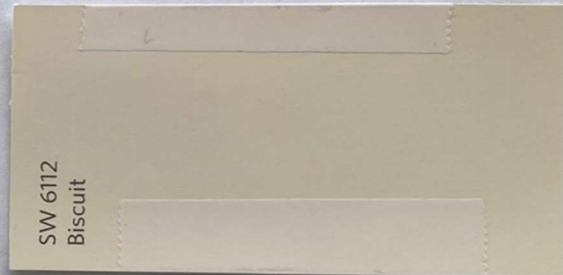

EAGLE CREEK AT EAGLE TRACE ASSOCIATION COLOR PALETTE

EXTERIOR HOUSE COLORS

-Colors below are provided by Sherwin Williams.

-All approved house colors must be combined with the trim color listed in the combo or white.

Note: Combos "F" & "N" (House colors: Heron Plume & Snowbound) may not be combined with white trim.

-Houses may only be painted the colors approved below. If you would like to keep your house the current color and it is not in the palette, you may request an exception from the Board.

A)

HOUSE: BAGEL- SW 6114

TRIM: BISCUIT- SW 6112