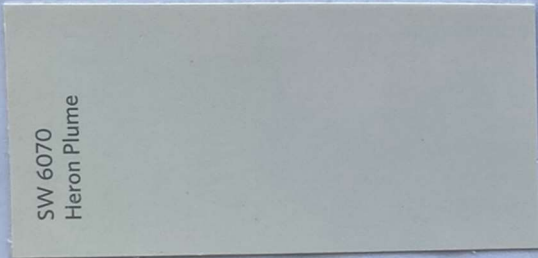

Note: Combos "F" & "N" (House colors: Heron Plume & Snowbound) may not be combined with white trim.

-Houses may only be painted the colors approved below. If you would like to keep your house the current color and it is not in the palette, you may request an exception from the Board.

TRIM: NACRE- SW 6154

EAGLE CREEK AT EAGLE TRACE ASSOCIATION COLOR PALETTE

D)

HOUSE: BONA FIDE BEIGE- SW 6065

TRIM: NICE WHITE- SW 6063

E)

HOUSE: REALIST BEIGE- SW 6078

TRIM: SNOWBOUND- SW 7004

F)

HOUSE: HERON PLUME- SW 6070

TRIM: PERFECT GREIGE – SW 6073

G)

HOUSE: PROPER GRAY- SW 6003

TRIM: SNOWFALL- SW 6000

EAGLE CREEK AT EAGLE TRACE ASSOCIATION COLOR PALETTE

H)