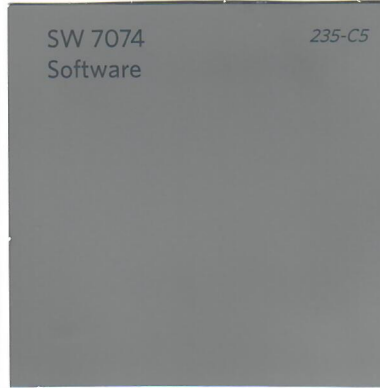

- (1) SW 7645 Thunder Gray, (2) 7075 Web Gray, (3) 7074 Software,
- (4) 7073 Network Gray, (5) 7048 Urbane Bronze, (6) 7034 Status Bronze,
- (7) 7592 Crabby Apple, (8) 6328 Fireweed, (9) 0033 Rembrandt Ruby,
- (10) 7587 Antique Red, (11) 0057 Chinese Red, (12) 6866 Heartthrob

- (1) SW 7645 Thunder Gray, (2) 7075 Web Gray, (5) 7048 Urbane Bronze,
- (6) 7034 Status Bronze, (7) 7592 Crabby Apple, (8) 6328 Fireweed,
- (9) 0033 Rembrandt Ruby, (10) 7587 Antique Red, (11) 0057 Chinese Red

GEORGETOWN @ EAGLE TRACE

ADDITIONAL OPTIONS FOR FRONT DOORS

1. SW 7645 Thunder Gray

2. 7075 Web Gray

3. 7074 Software

4. 7073 Network Gray

5. 7048 Urbane Bronze

6. 7034 Status Bronze