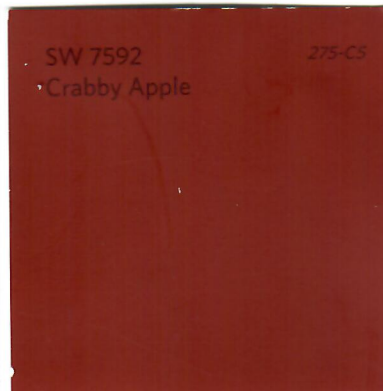

- (1) SW 7645 Thunder Gray, (2) 7075 Web Gray, (3) 7074 Software,
- (4) 7073 Network Gray, (5) 7048 Urbane Bronze, (6) 7034 Status Bronze,
- (7) 7592 Crabby Apple, (8) 6328 Fireweed, (9) 0033 Rembrandt Ruby,
- (10) 7587 Antique Red, (11) 0057 Chinese Red, (12) 6866 Heartthrob

- (1) SW 7645 Thunder Gray, (2) 7075 Web Gray, (5) 7048 Urbane Bronze,
- (6) 7034 Status Bronze, (7) 7592 Crabby Apple, (8) 6328 Fireweed,
- (9) 0033 Rembrandt Ruby, (10) 7587 Antique Red, (11) 0057 Chinese Red

GEORGETOWN @ EAGLE TRACE

ADDITIONAL OPTIONS FOR FRONT DOORS

1. SW 7645 Thunder Gray

2. 7075 Web Gray

3. 7074 Software

4. 7073 Network Gray

5. 7048 Urbane Bronze

6. 7034 Status Bronze

7. 7592 Crabby Apple

8. 6328 Fireweed

9. 0033 Rembrandt Ruby

10. 7587 Antique Red

11. 0057 Chinese Red

12. 6866 Heartthrob